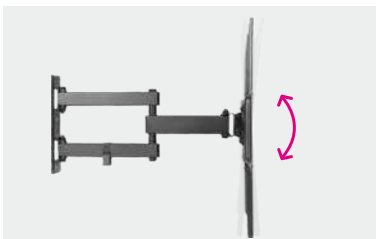

SH 70P

Swivel Led/curved TV Wall Mount

Suitable for most 37" -70" Screen

New Design,
New Experience

Screen Size
37" ~ 70"

VESA Compatible
75x75 100x100 100x150 100x200
150x100 150x150 200x100 200x200
300x200 300x300 400x200
400x300 400x400 600x400

Weight Capacity
35kg/77lbs

Profile to Wall
**71-431mm/
2.8"-17"**

Tilt Range
+10° ~ -15°

Swivel Range
+90° ~ -90°

Screen Level
+3° ~ -3°

Direction
Indicator

Cable
Management

Curved TV

Tool-less Tilting
reduces annoying glare and reflections.

Level Adjustment
ensures perfect positioning.

Cable Management
keeps cables organized and protected.