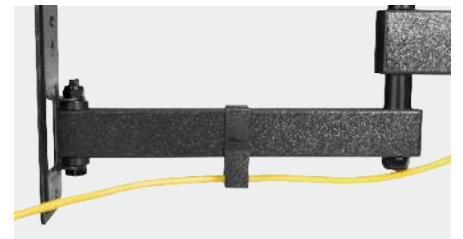

SH 70P

Swivel Led/curved TV Wall Mount

Suitable for most 37" -70" Screen

New Design,
New Experience

Screen Size
37" ~ 70"

VESA Compatible
75x75 100x100 100x150 100x200
150x100 150x150 200x100 200x200
300x200 300x300 400x200
400x300 400x400 600x400

Weight Capacity
35kg/77lbs

Profile to Wall
**71-431mm/
2.8"-17"**

Tilt Range
+10° ~ -15°

Swivel Range
+90° ~ -90°

Screen Level
+3° ~ -3°

Direction
Indicator

Cable
Management

Curved TV

Tool-less Tilting
reduces annoying glare and reflections.

Level Adjustment
ensures perfect positioning.

Cable Management
keeps cables organized and protected.