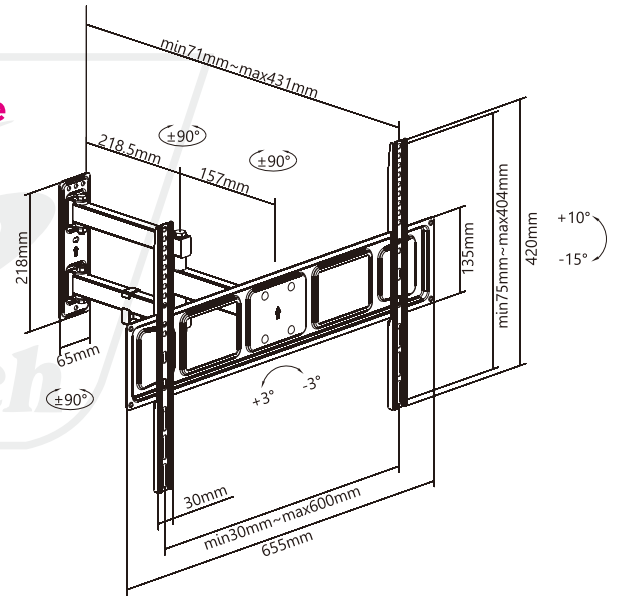

SH 70P

Swivel Led/curved TV Wall Mount

Suitable for most 37" -70" Screen

New Design,
New Experience

Screen Size
37" ~ 70"

VESA Compatible
75x75 100x100 100x150 100x200
150x100 150x150 200x100 200x200
300x200 300x300 400x200
400x300 400x400 600x400

Weight Capacity
35kg/77lbs

Profile to Wall
**71-431mm/
2.8"-17"**

Tilt Range
+10° ~ -15°

Swivel Range
+90° ~ -90°

Screen Level
+3° ~ -3°

Direction
Indicator

Cable
Management

Curved TV

Tool-less Tilting
reduces annoying glare and reflections.

Level Adjustment
ensures perfect positioning.

Cable Management
keeps cables organized and protected.